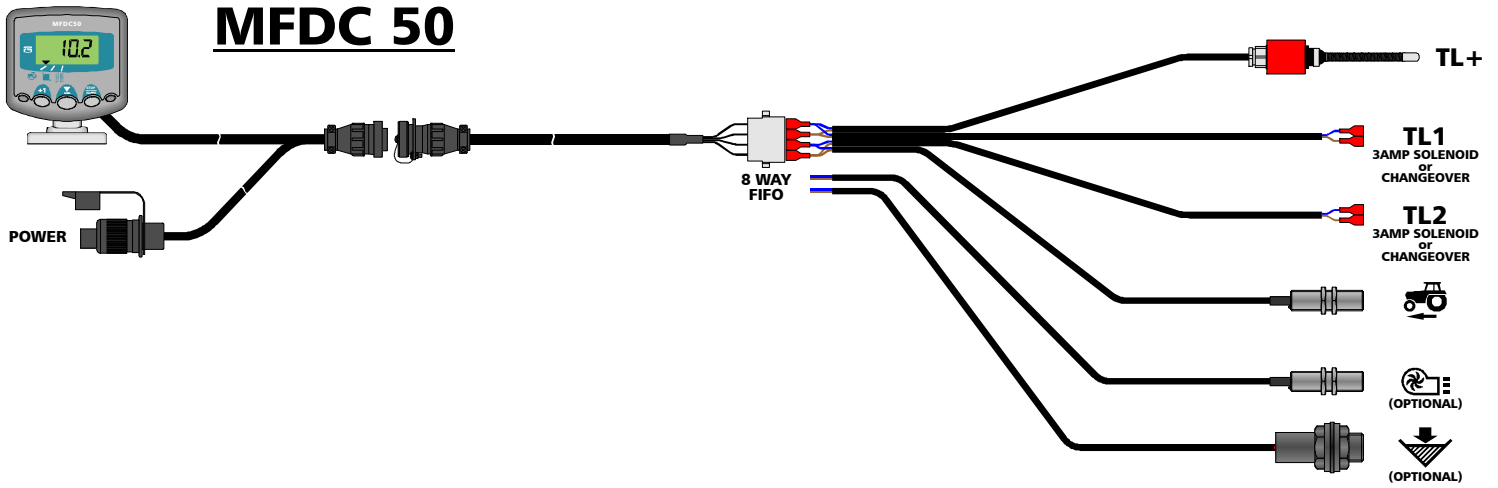

WIZARD

Drill Controls

	TRAMLINE 100	MFDC 50	MFDC 100
	Symmetric & Asymmetric	Symmetric & Asymmetric	Symmetric & Asymmetric
	X	✓	✓
	X	✓	✓
	X	OPTION	✓
	X	X	✓ (x2)
	X	OPTION	✓ (x2)
	X	X	OPTION

The instrument has a custom made 4-digit illuminated display with switches and is housed in a glass re-inforced ABS enclosure sealed to IP67

On the MFDC 50 & MFDC 100 the display information is cycled through the channels using the chevron switch at the bottom.

WIZARD - Drill Control System Schematics

TL 100

MFDC 50

MFDC 100