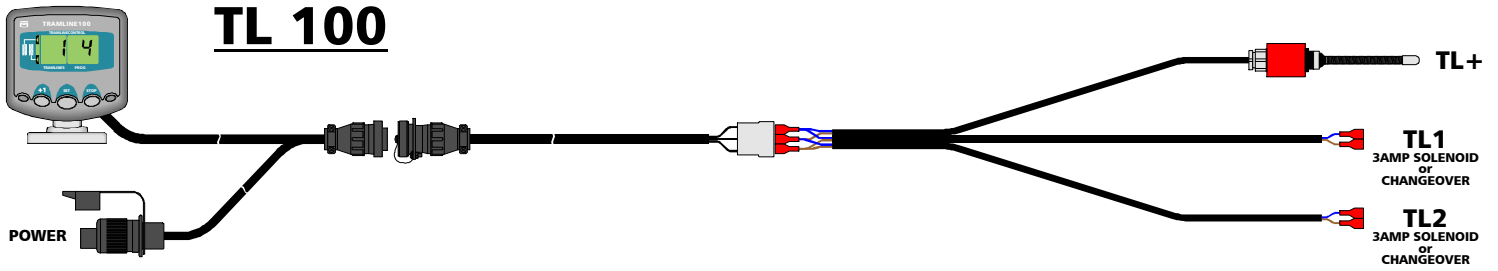

WIZARD

Drill Controls

	TRAMLINE 100	MFDC 50	MFDC 100
	Symmetric & Asymmetric	Symmetric & Asymmetric	Symmetric & Asymmetric
	X	✓	✓
	X	✓	✓
	X	OPTION	✓
	X	X	✓ (x2)
	X	OPTION	✓ (x2)
	X	X	OPTION

The instrument has a custom made 4-digit illuminated display with switches and is housed in a glass re-inforced ABS enclosure sealed to IP67

On the MFDC 50 & MFDC 100 the display information is cycled through the channels using the chevron switch at the bottom.

WIZARD - Drill Control System Schematics

TL 100

MFDC 50

MFDC 100